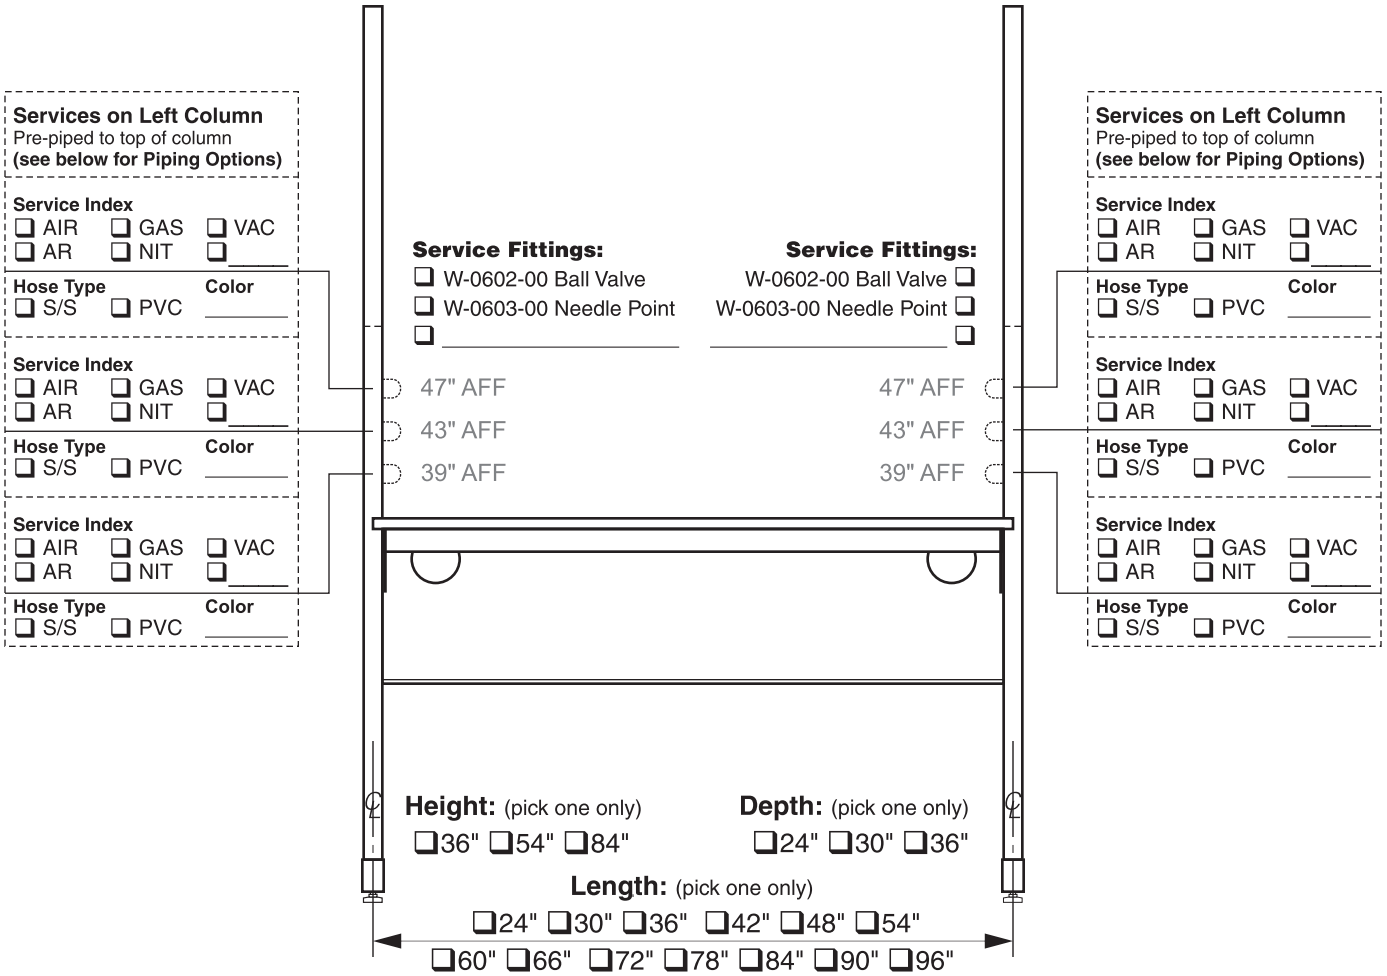

Evolution Workstation

FV40MXXXXXX-XX

12" Column, Double-sided, Starter Module

Accent Panel Option: (pick one only)
 0 Plastic Laminate
 1 Powder Coated Steel

Foot Option: (pick one only)
 0 1 1/2" Diameter Glide
 1 4" Swivel Locking Caster
 2 4" Heavy Duty Leveling Caster

Work Top Material: (pick one only)
 P Plastic Laminate T Phenolic Resin
 E ESD Laminate R Kemresin
 - No Work Top

Extended Length Option: (pick one only)
 0 Standard Length B Extended on Both Ends
 L Extended on Left End R Extended on Right End

Left Column Piping Option (pick one only)
Length above top of 84" Column
 3ft 4ft 5ft 6ft 8ft

Piping/Hose End Option (pick one only)
 3/8" IPS Threaded Female (standard)
 3/8" IPS Threaded Male
 Keyed Male Quick-Connect W-8111-K_ _____

Right Column Piping Option (pick one only)
Length above top of 84" Column
 3ft 4ft 5ft 6ft 8ft

Piping/Hose End Option (pick one only)
 3/8" IPS Threaded Female (standard)
 3/8" IPS Threaded Male
 Keyed Male Quick-Connect W-8111-K_ _____