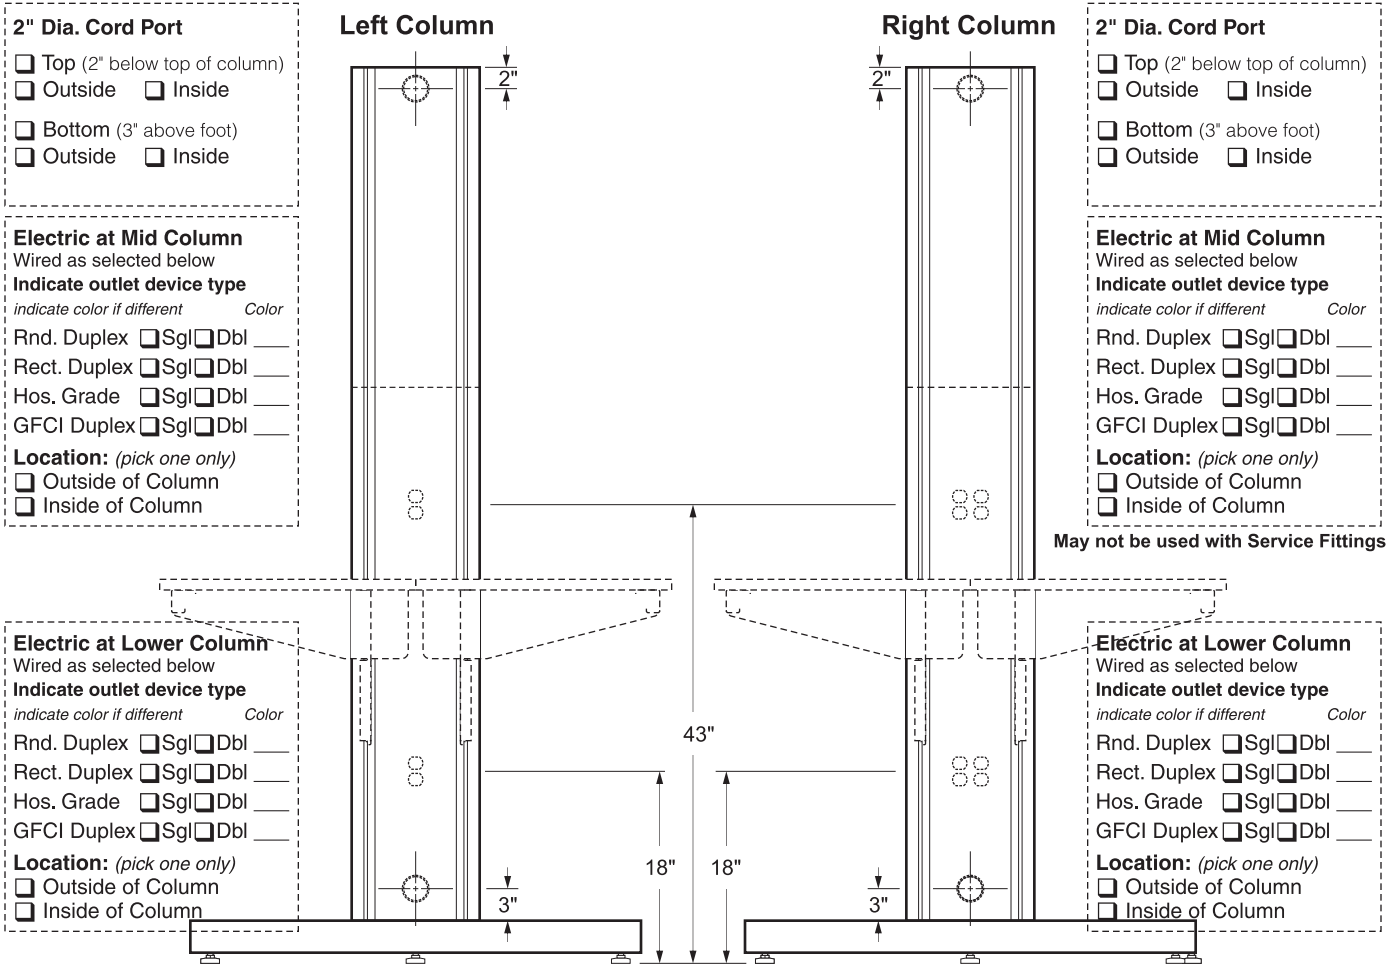

Evolution Workstation

FV40MXXXXXX-XX

12" Column, Double-sided, Starter Module

Electrical Device Color (pick one only)
☐ Black ☐ Ivory ☐ Grey ☐ Red ☐ _____
all devices same color unless noted above

Left Column Electric Wiring (pick one only)
☐ Single Circuit, Straight plug (NEMA 5-20)
☐ Single Circuit, Twist-lock plug (NEMA L5-20)
☐ Double Circuit, Twist-lock plug (NEMA 14-20)
☐ None
☐ _____

Pigtail Length: (pick one only)
☐ 3ft ☐ 4ft ☐ 5ft ☐ 6ft ☐ 8ft ☐ _____

Exit Post: (pick one only)
☐ at Top ☐ at Bottom

☐ White Wire Color ☐ Black Wire Color (pick one only)

Right Column Electric Wiring (pick one only)
☐ Single Circuit, Straight plug (NEMA 5-20)
☐ Single Circuit, Twist-lock plug (NEMA L5-20)
☐ Double Circuit, Twist-lock plug (NEMA 14-20)
☐ None
☐ _____

Pigtail Length: (pick one only)
☐ 3ft ☐ 4ft ☐ 5ft ☐ 6ft ☐ 8ft ☐ _____

Exit Post: (pick one only)
☐ at Top ☐ at Bottom

☐ White Wire Color ☐ Black Wire Color (pick one only)