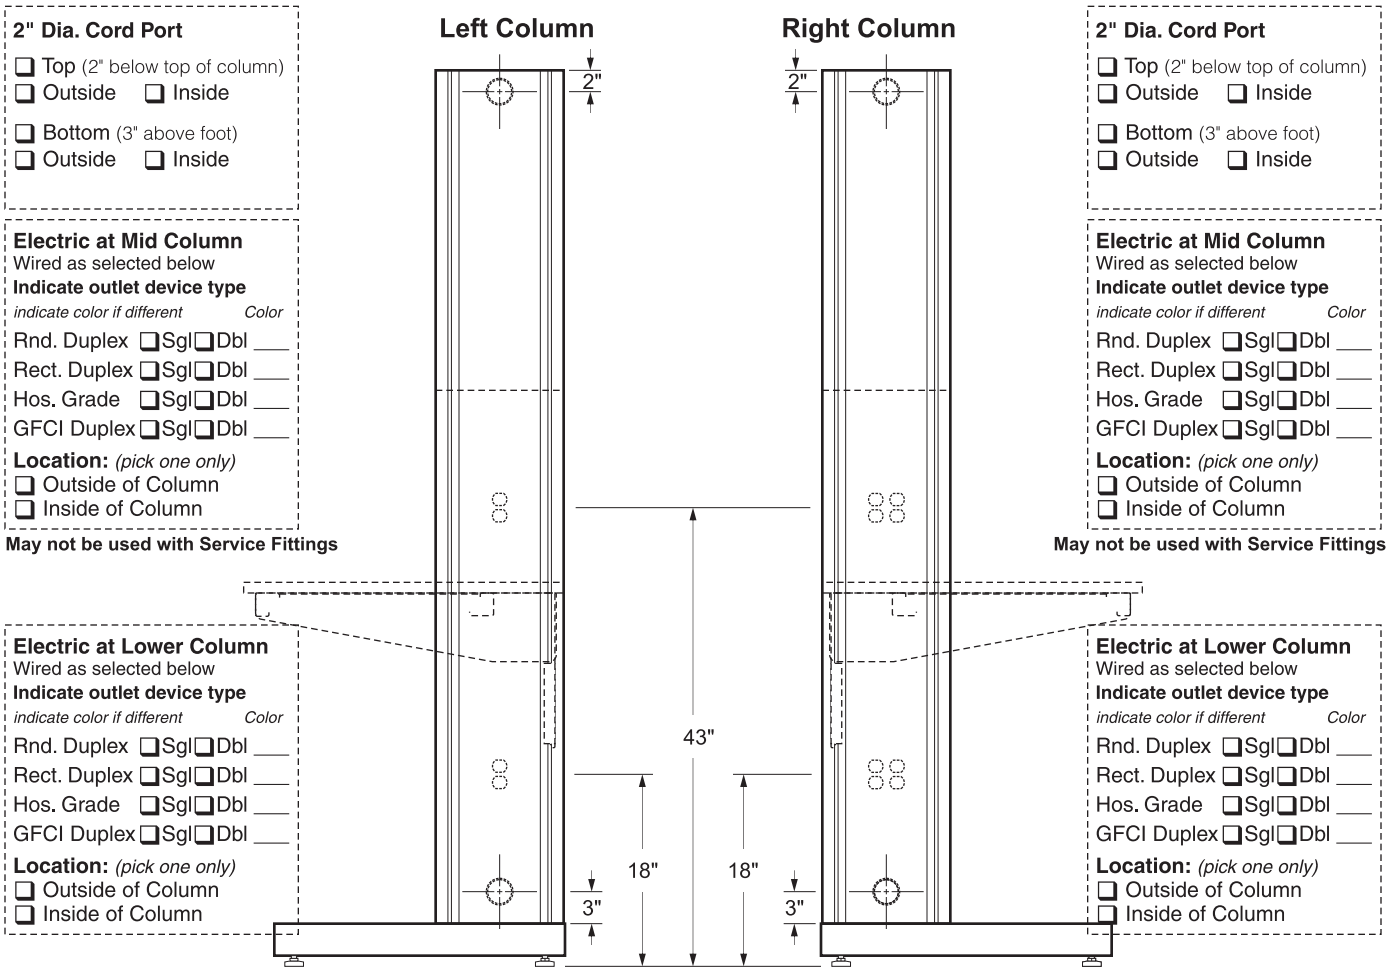

Evolution Workstation

FV30MXXXXXX-XX

12" Column, Single-sided, Starter Module

Electrical Device Color (pick one only)
☐ Black ☐ Ivory ☐ Grey ☐ Red ☐ _____
all devices same color unless noted above

Left Column Electric Wiring (pick one only)
☐ Single Circuit, Straight plug (NEMA 5-20)
☐ Single Circuit, Twist-lock plug (NEMA L5-20)
☐ Double Circuit, Twist-lock plug (NEMA 14-20)
☐ None
☐ _____

Pigtail Length: (pick one only)
☐ 3ft ☐ 4ft ☐ 5ft ☐ 6ft ☐ 8ft ☐ _____

Exit Post: (pick one only)
☐ at Top ☐ at Bottom
☐ White Wire Color ☐ Black Wire Color (pick one only)

Right Column Electric Wiring (pick one only)
☐ Single Circuit, Straight plug (NEMA 5-20)
☐ Single Circuit, Twist-lock plug (NEMA L5-20)
☐ Double Circuit, Twist-lock plug (NEMA 14-20)
☐ None
☐ _____

Pigtail Length: (pick one only)
☐ 3ft ☐ 4ft ☐ 5ft ☐ 6ft ☐ 8ft ☐ _____

Exit Post: (pick one only)
☐ at Top ☐ at Bottom
☐ White Wire Color ☐ Black Wire Color (pick one only)