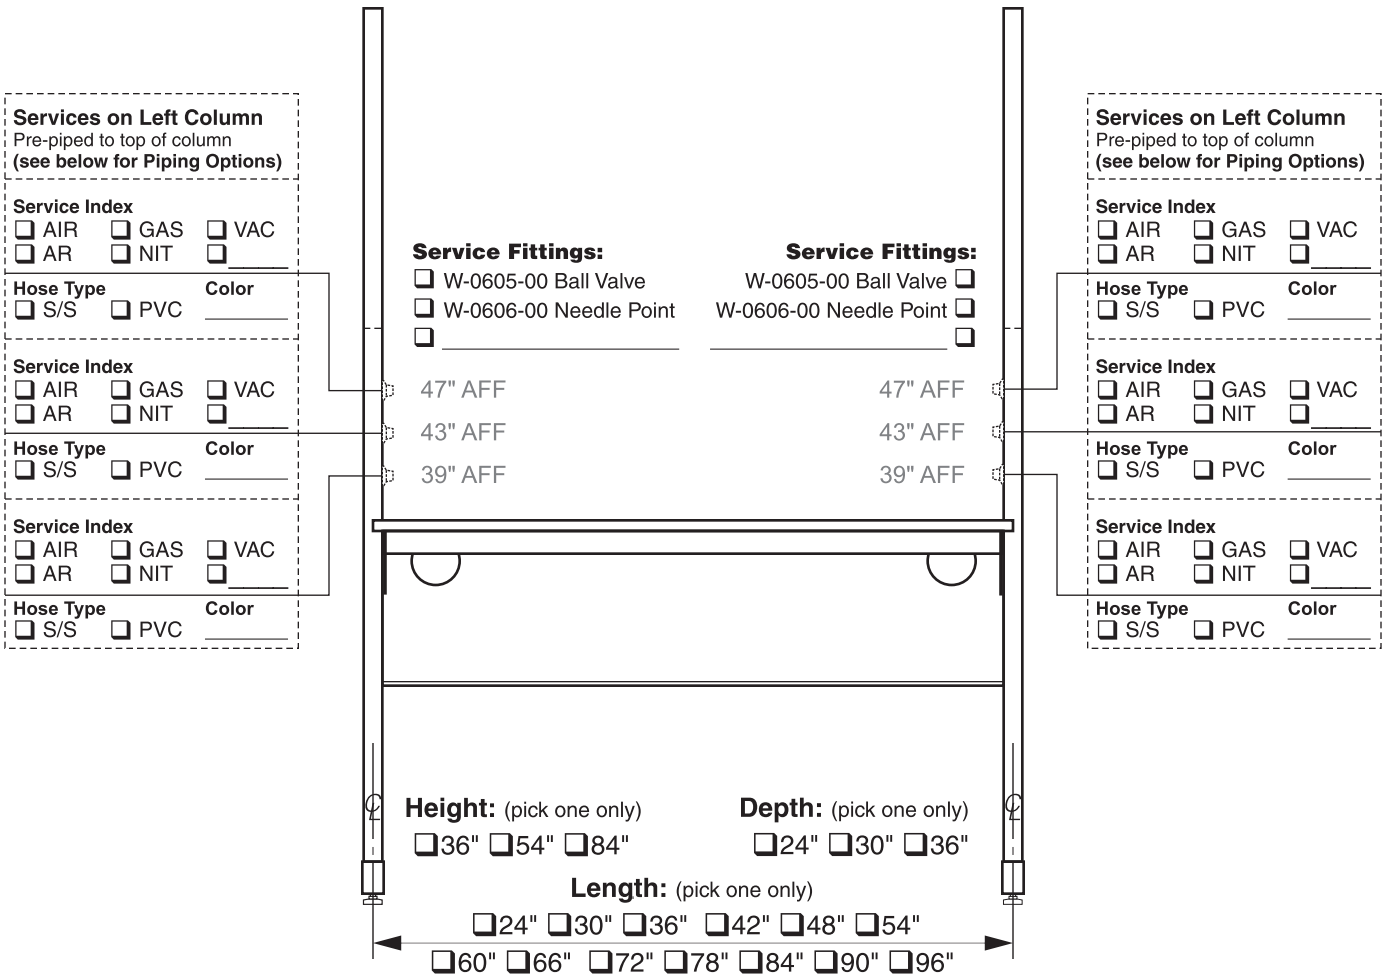

Evolution Workstation

FV30MXXXXXX-XX

12" Column, Single-sided, Starter Module

Accent Panel Option: (pick one only)
 0 Plastic Laminate
 1 Powder Coated Steel

Foot Option: (pick one only)
 0 1 1/2" Diameter Glide
 1 4" Swivel Locking Caster
 2 4" Heavy Duty Leveling Caster

Work Top Material: (pick one only)
 P Plastic Laminate T Phenolic Resin
 E ESD Laminate R Kemresin
 - No Work Top

Extended Length Option: (pick one only)
 0 Standard Length B Extended on Both Ends
 L Extended on Left End R Extended on Right End

Left Column Piping Option (pick one only)
Length above to of 84" Column
 3ft 4ft 5ft 6ft 8ft

Piping/Hose End Option (pick one only)
 3/8" IPS Threaded Female (standard)
 3/8" IPS Threaded Male
 Keyed Male Quick-Connect W-8111-K_ _____

Right Column Piping Option (pick one only)
Length above to of 84" Column
 3ft 4ft 5ft 6ft 8ft

Piping/Hose End Option (pick one only)
 3/8" IPS Threaded Female (standard)
 3/8" IPS Threaded Male
 Keyed Male Quick-Connect W-8111-K_ _____