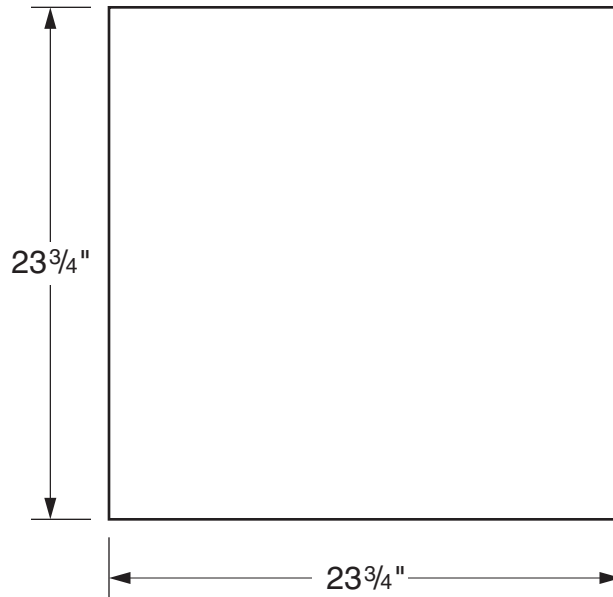

Ceiling Service Panel

24 inch x 24 inch

SC10M022424-00

Plan View of Ceiling Panel

sketch in cutouts required

Order Devices for Panel Cutouts Separately

Cutout Options:		Size	Quantity
	Electrical Cutout 0620 & 0624	Cutout: 2 1/4" x 3 3/8" Faceplate: 2 3/4" x 4 1/2"	<i>sketch in location above</i>
	Data Cutout X-020019	Cutout: 1 1/4" x 2" Escutcheon: 1 1/2" x 2 1/4"	<i>sketch in location above</i>
	Quick-connect Cutout W-9122	Cutout: 1 1/4" Diameter Escutcheon: 1 3/4" Diameter	<i>sketch in location above</i>
	Custom Cutout 1	Cutout Size: <i>sketch in size above</i>	<i>sketch in location above</i>
	Custom Cutout 2	Cutout Size: <i>sketch in size above</i>	<i>sketch in location above</i>
	Custom Cutout 3	Cutout Size: <i>sketch in size above</i>	<i>sketch in location above</i>

SC10M022424-00	COLOR		ITEM NO.
	PROJECT NAME:		QUANTITY